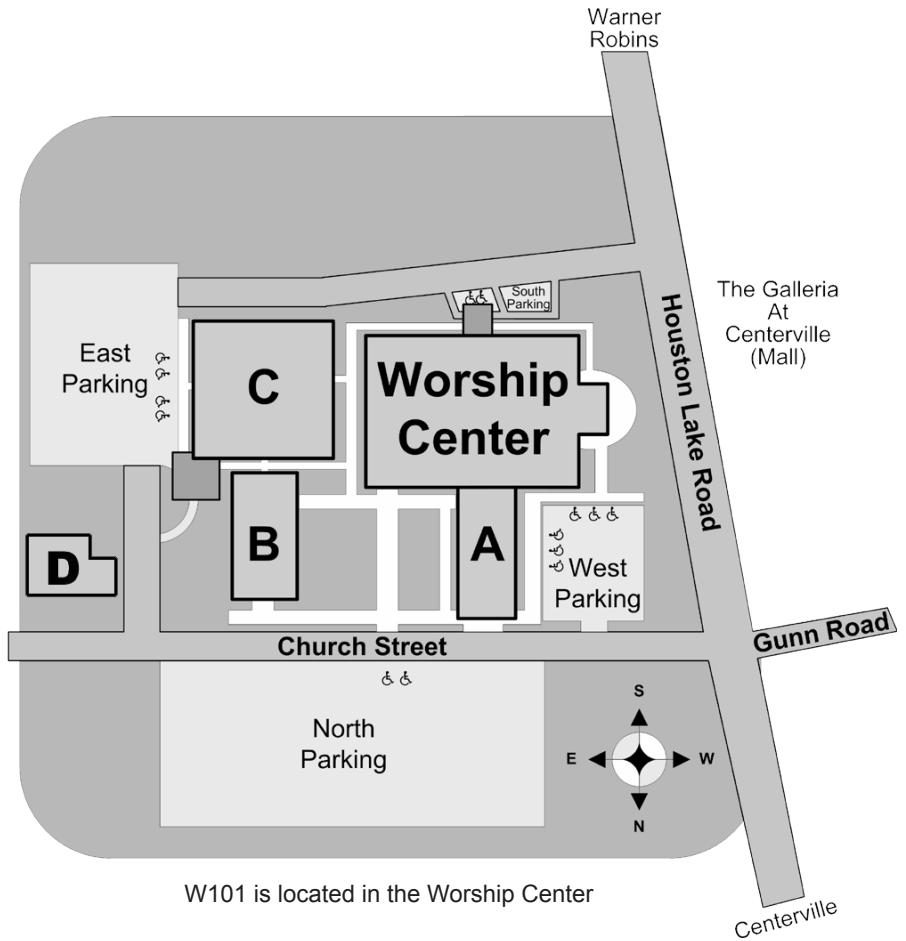

# B Building

W101 is located in the Worship Center